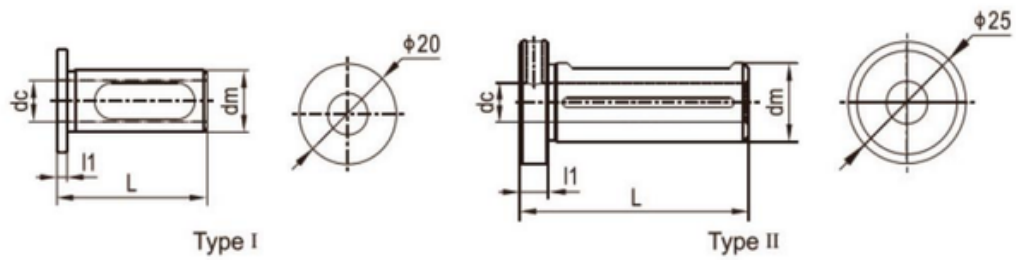

## Edgetec Reducing Sleeves

### Series

Order No.	Model	Size (mm)				Weight (Kg)	Type
		dc	dm	l1	L		
280-63-001	SBJ-12C8	8	12	2	30	0.05	A
280-63-002	SBJ-16C8	8	16	6	48	0.06	B